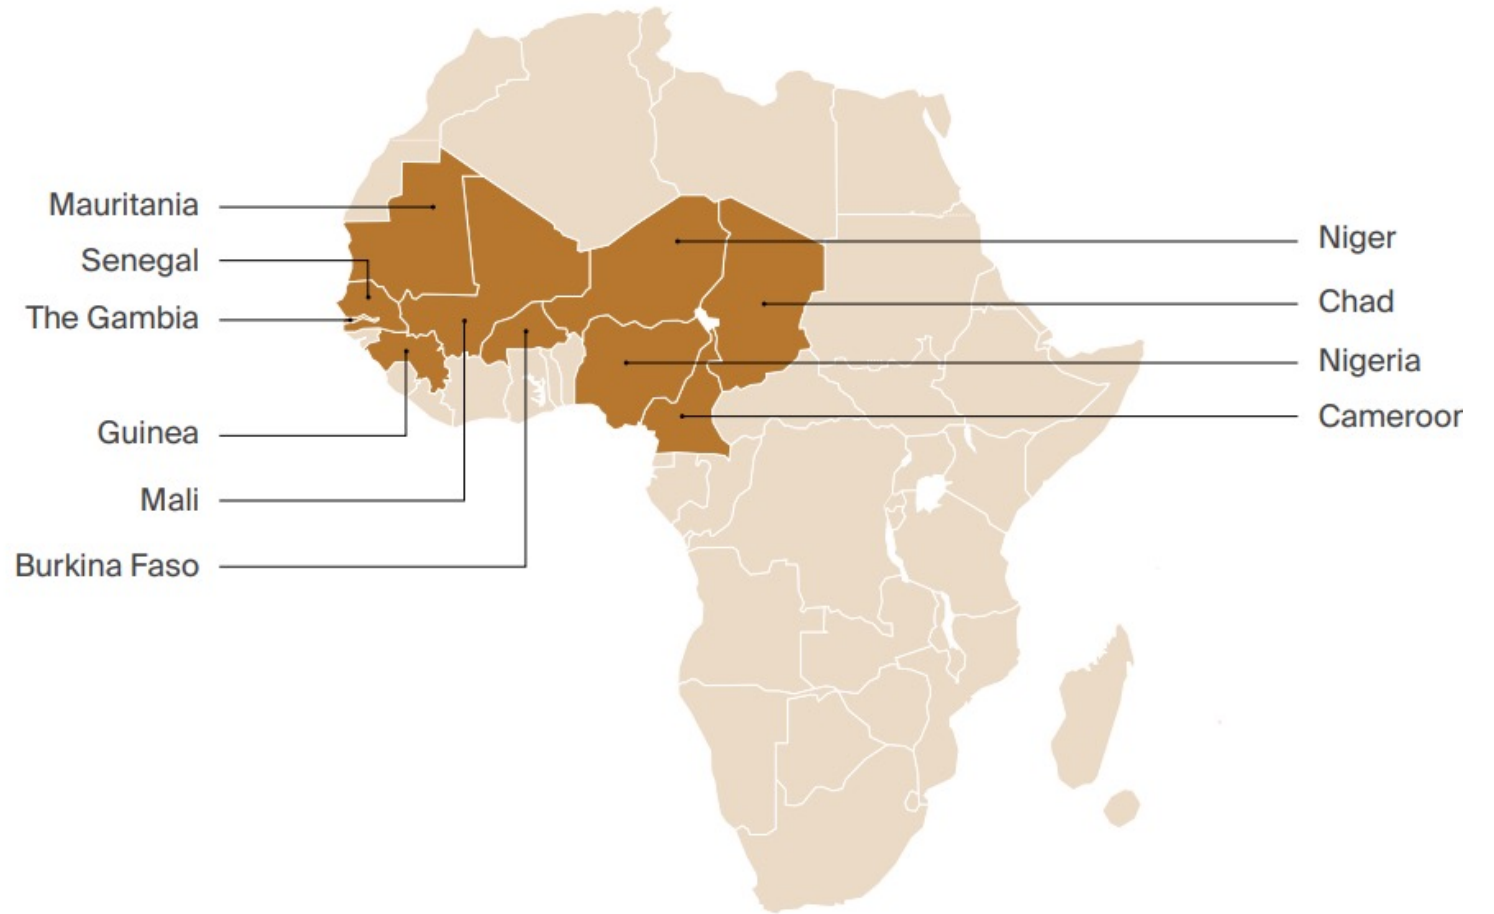

## Addressing the Explosive Threat in the Sahel

Stephen Pritchard, UNMAS

Mine Action Support Group, 28 May 2021

# The Sahel Region

# Liptako Gourma

- *IED incidents per country, 2013-2021*

# Selected Significant Events of Loss of Security Sector Stockpiles in Lake Chad Basin Region

January 2015 – March 2021

**Map 3** West African and trans-Saharan trafficking routes

Source: Adapted from ECFR (2019)