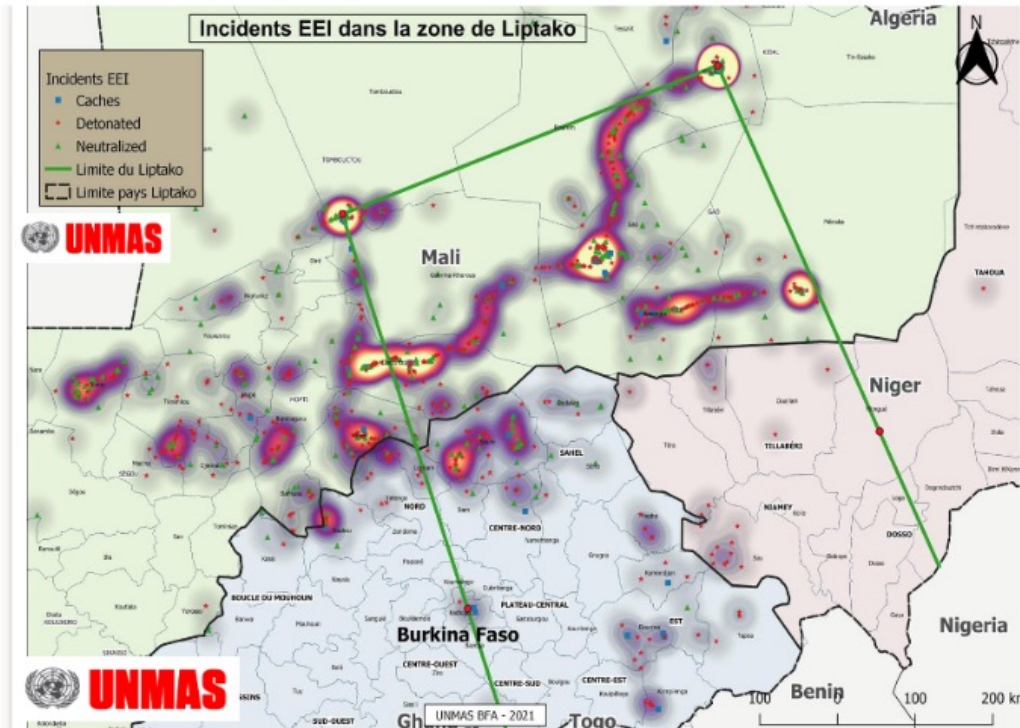

## Addressing the Explosive Threat in the Sahel

Stephen Pritchard, UNMAS

Mine Action Support Group, 28 May 2021

# The Sahel Region

# Liptako Gourma

- *IED incidents per country, 2013-2021*

# Selected Significant Events of Loss of Security Sector Stockpiles in Lake Chad Basin Region

January 2015 – March 2021

**Map 3** West African and trans-Saharan trafficking routes

Source: Adapted from ECFR (2019)