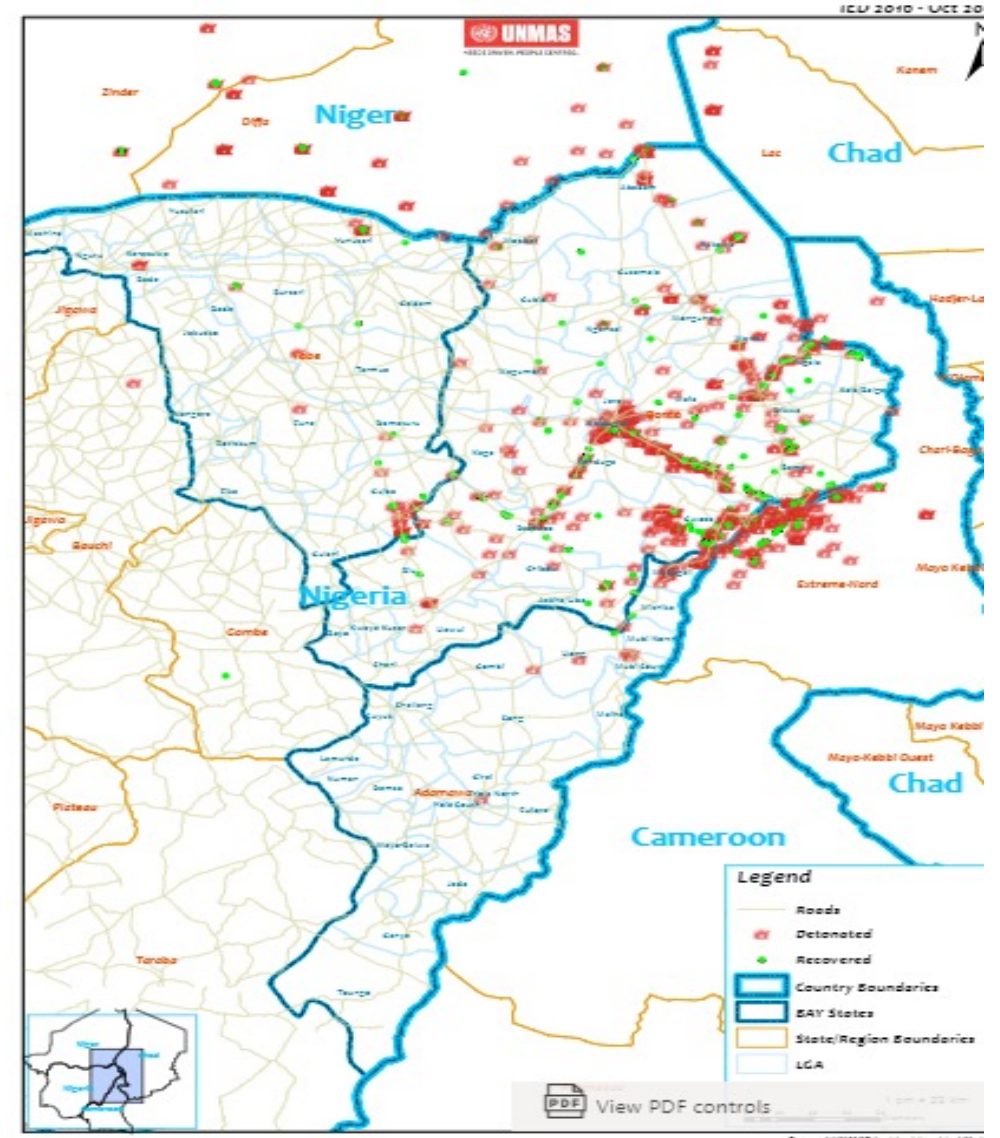

# The Sahel Region

# Liptako Gourma

- *IED incidents per country, 2013-2021*

# Lake Chad Basin

IED incidents per country, 2018-2020

IED incidents on the road, 2016-2020

# Selected Significant Events of Loss of Security Sector Stockpiles in Lake Chad Basin Region

January 2015 – March 2021

**Map 3** West African and trans-Saharan trafficking routes

Source: Adapted from ECFR (2019)