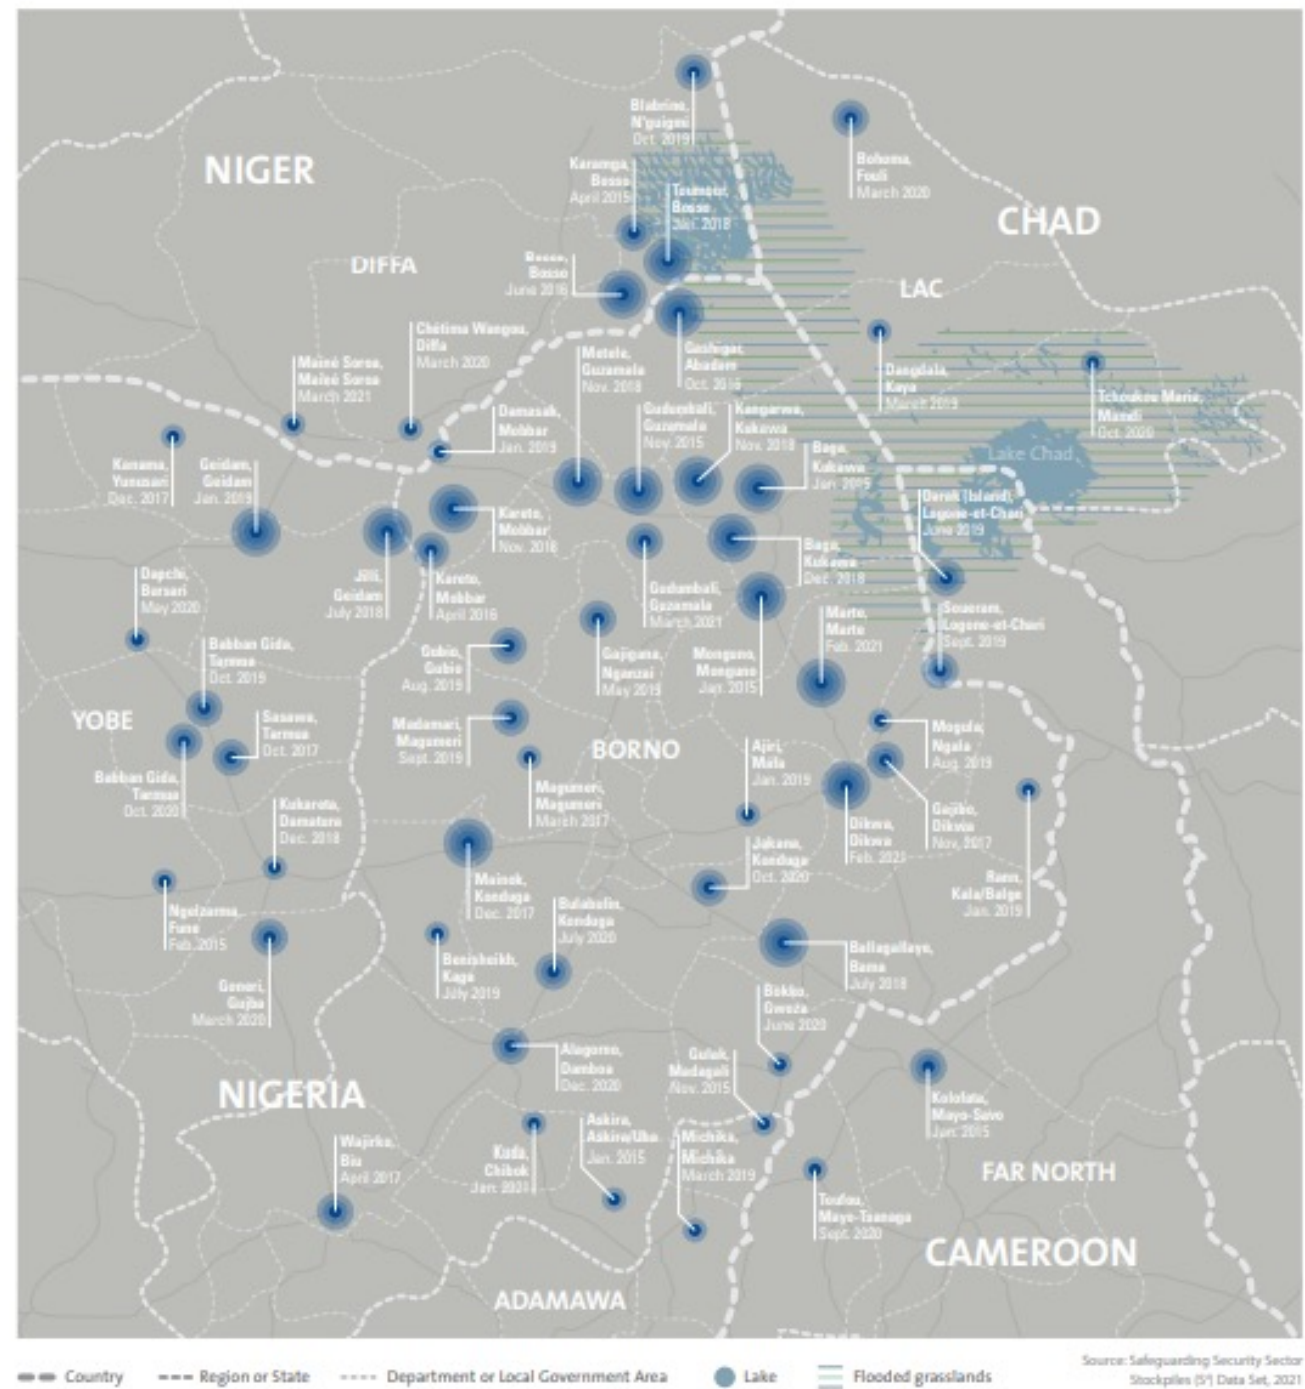

# The Sahel Region

# Liptako Gourma

- *IED incidents per country, 2013-2021*

# Lake Chad Basin

IED incidents per country, 2018-2020

IED incidents on the road, 2016-2020

# Selected Significant Events of Loss of Security Sector Stockpiles in Lake Chad Basin Region

January 2015 – March 2021

**Map 3** West African and trans-Saharan trafficking routes

Source: Adapted from ECFR (2019)