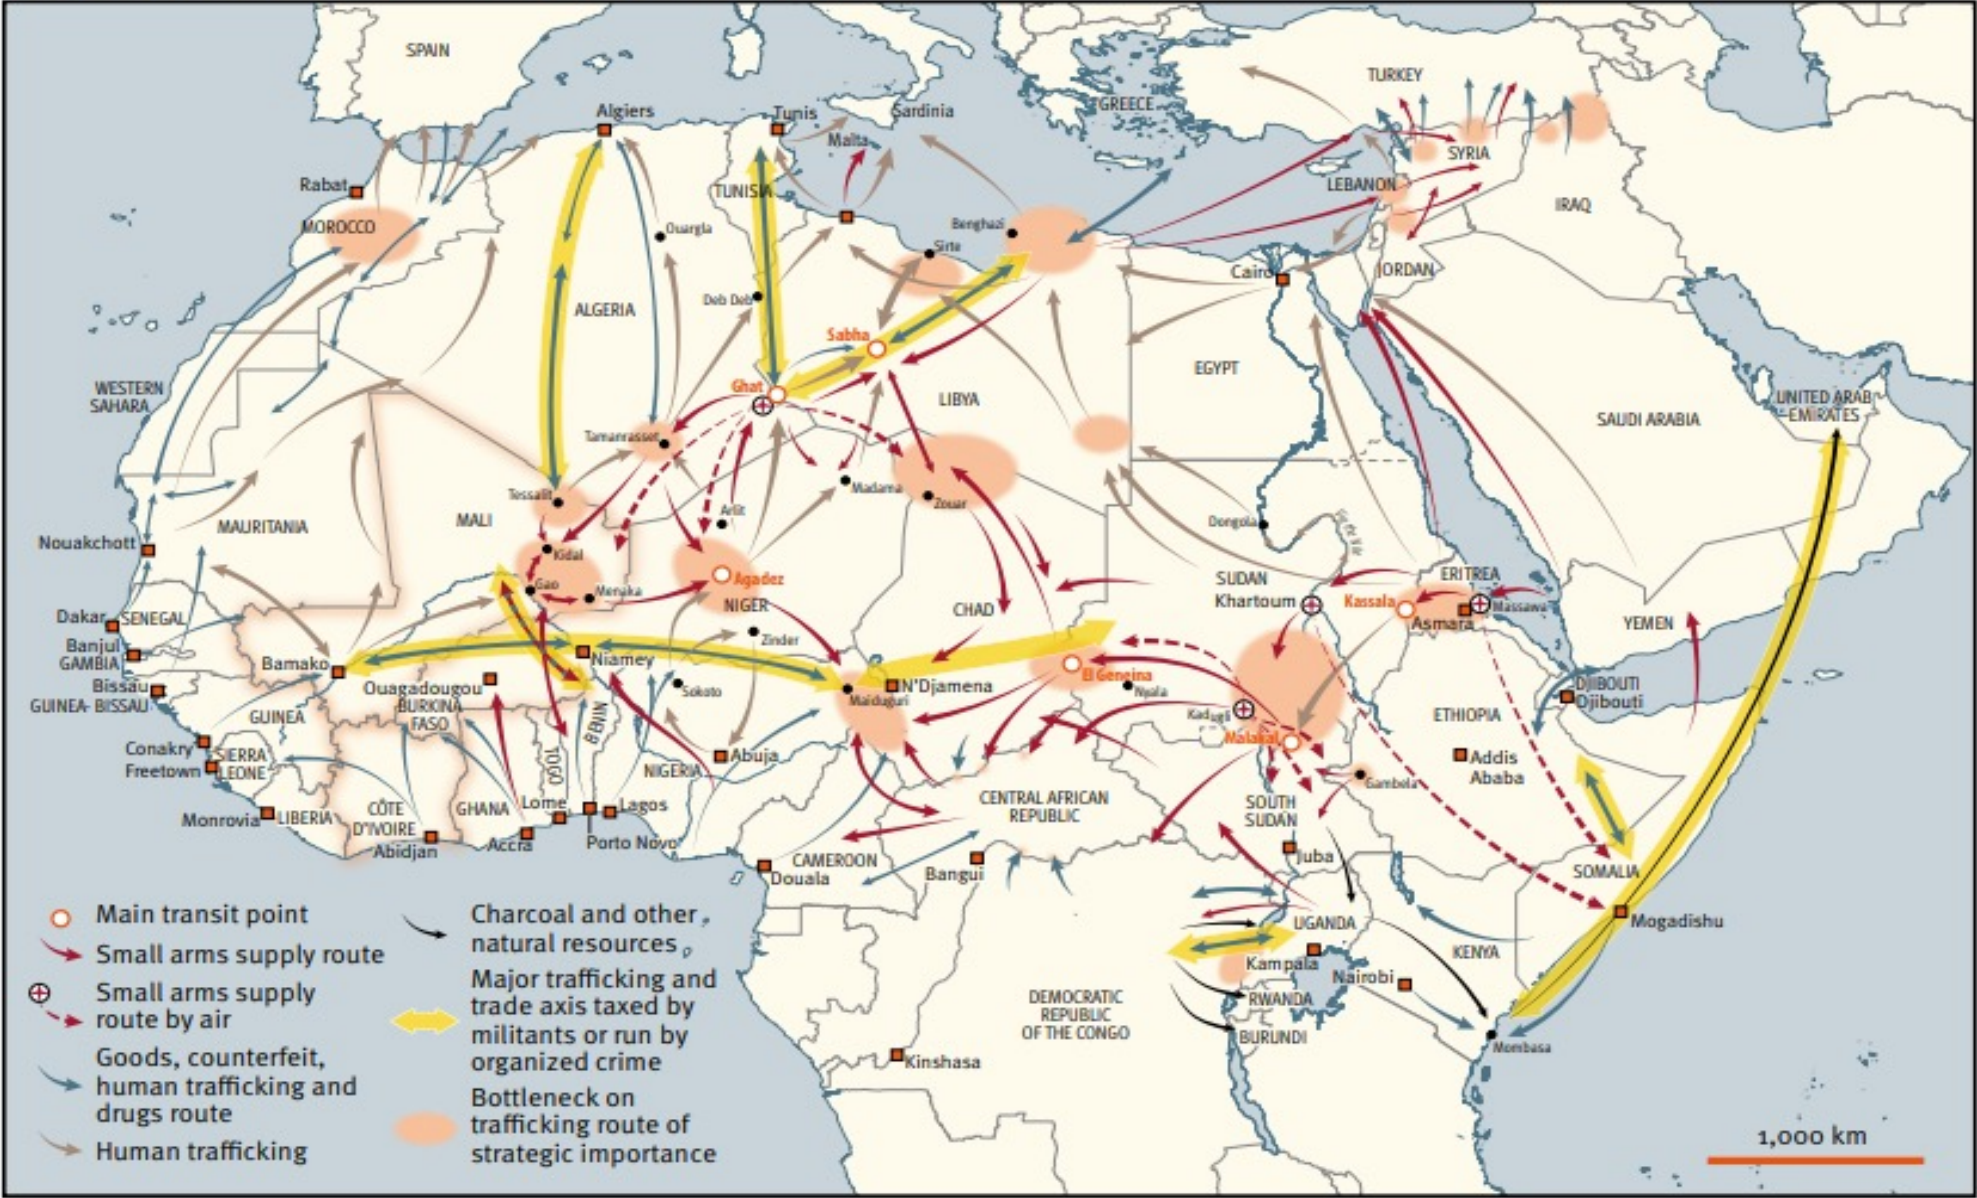

## Addressing the Explosive Threat in the Sahel

Stephen Pritchard, UNMAS

Mine Action Support Group, 28 May 2021

# Liptako Gourma

- *IED incidents per country, 2013-2021*

# Lake Chad Basin

IED incidents per country, 2018-2020

IED incidents on the road, 2016-2020

# Selected Significant Events of Loss of Security Sector Stockpiles in Lake Chad Basin Region

January 2015 – March 2021

**Map 3** West African and trans-Saharan trafficking routes

Source: Adapted from ECFR (2019)