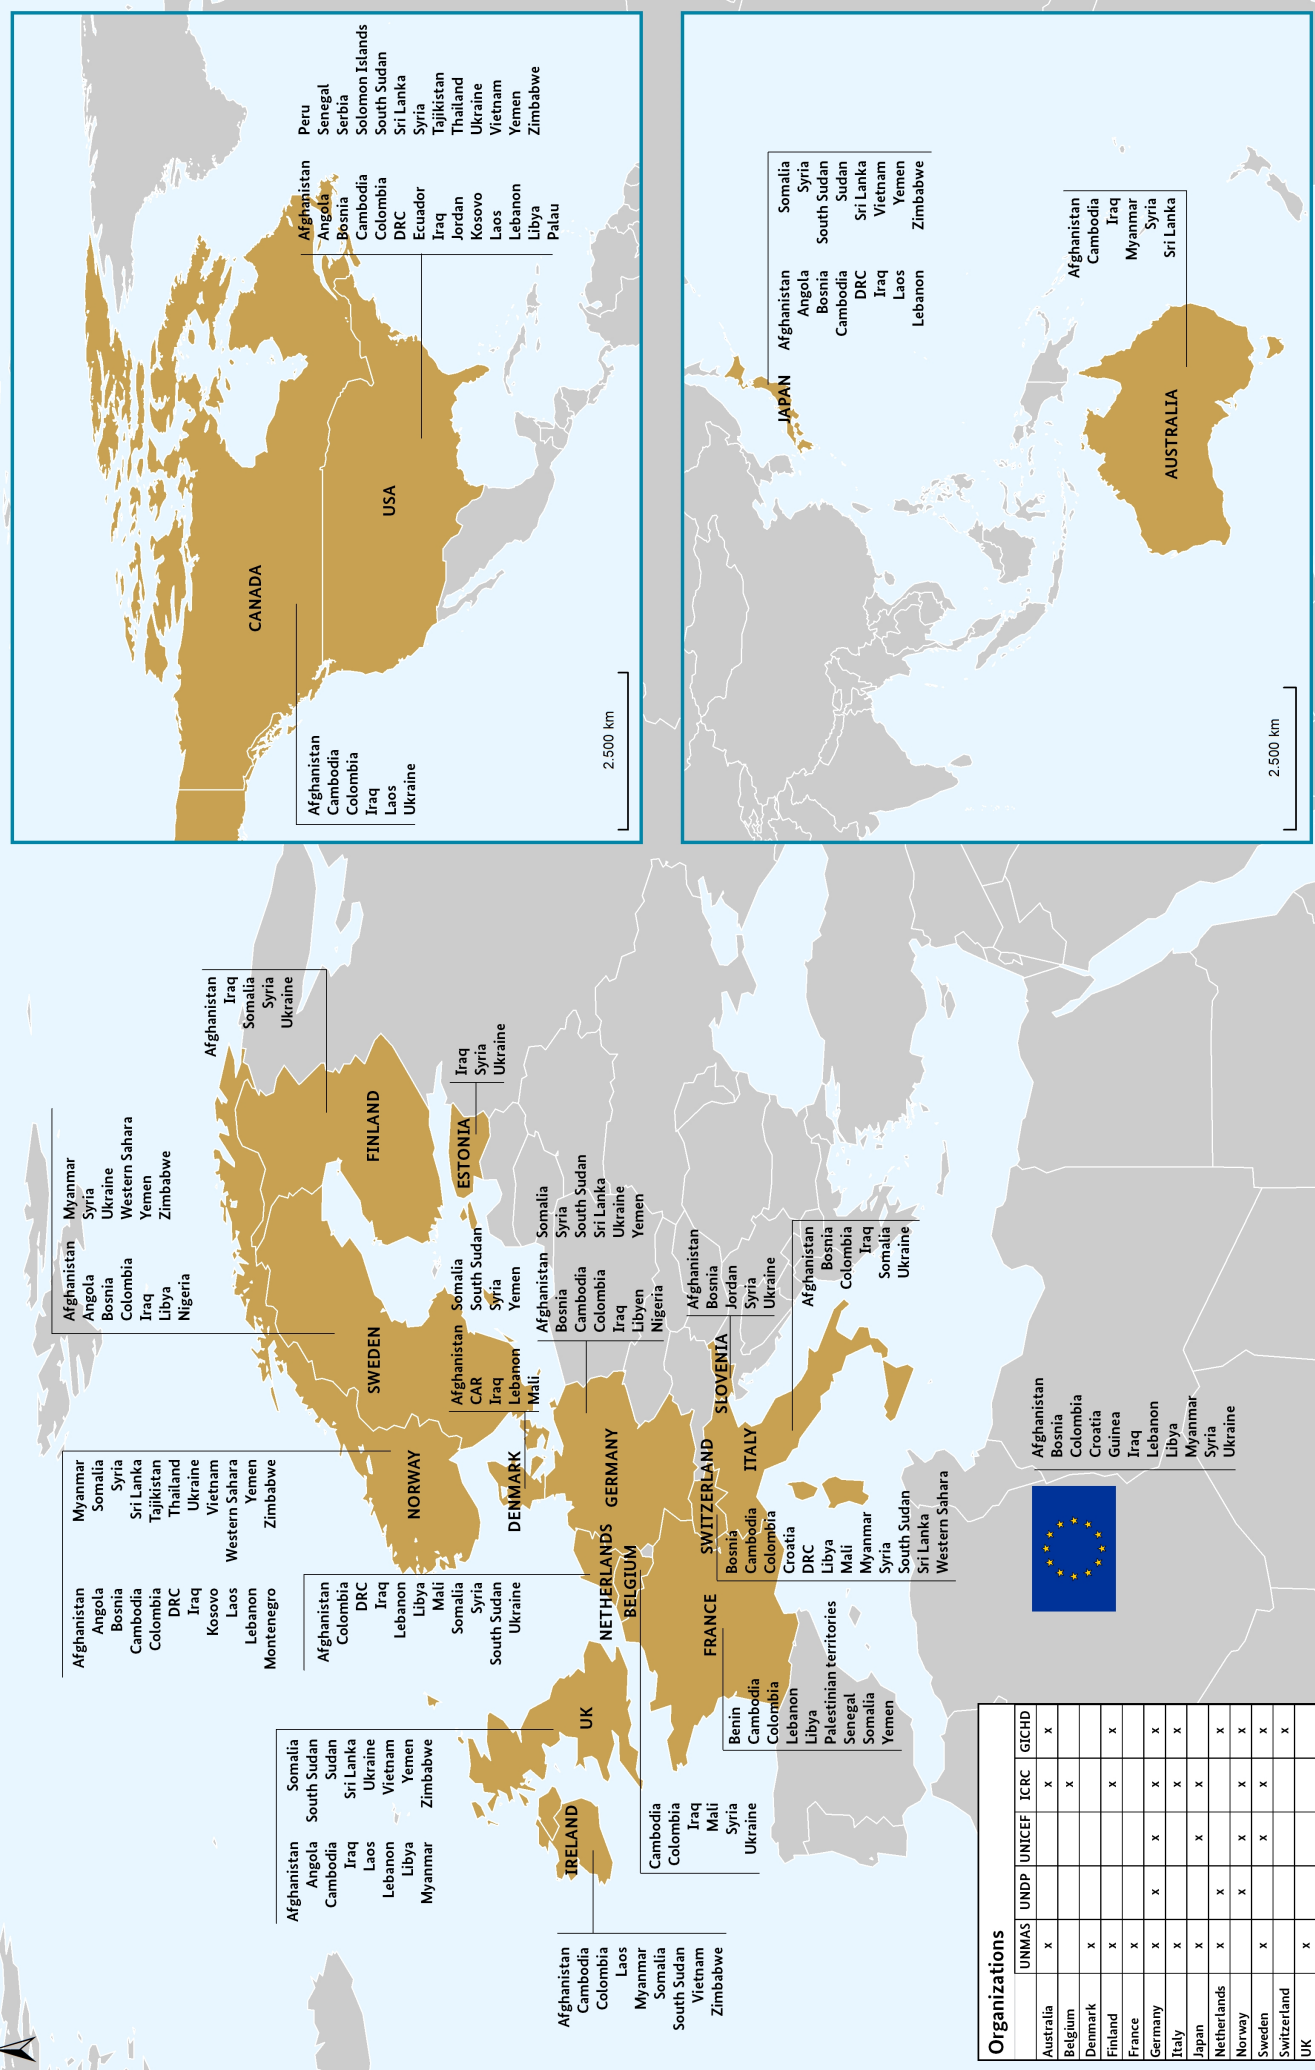

# Mine Action - Donor Countries (as of October 2020)

**Organizations**

	UNMAS	UNDP	UNICEF	ICRC	GICHD
Australia	x			x	x
Belgium				x	
Denmark	x				
Finland	x			x	x
France	x				
Germany	x	x		x	x
Italy	x			x	x
Japan	x			x	
Netherlands	x	x			x
Norway	x			x	x
Sweden	x			x	x
Switzerland					x
UK	x				
USA					x

Data sources: Federal Foreign Office, GADM (<https://gadm.org/index.html>). The boundaries and names shown on this map do not imply official endorsement or acceptance by the government of Germany. Map produced 08 October 2020.