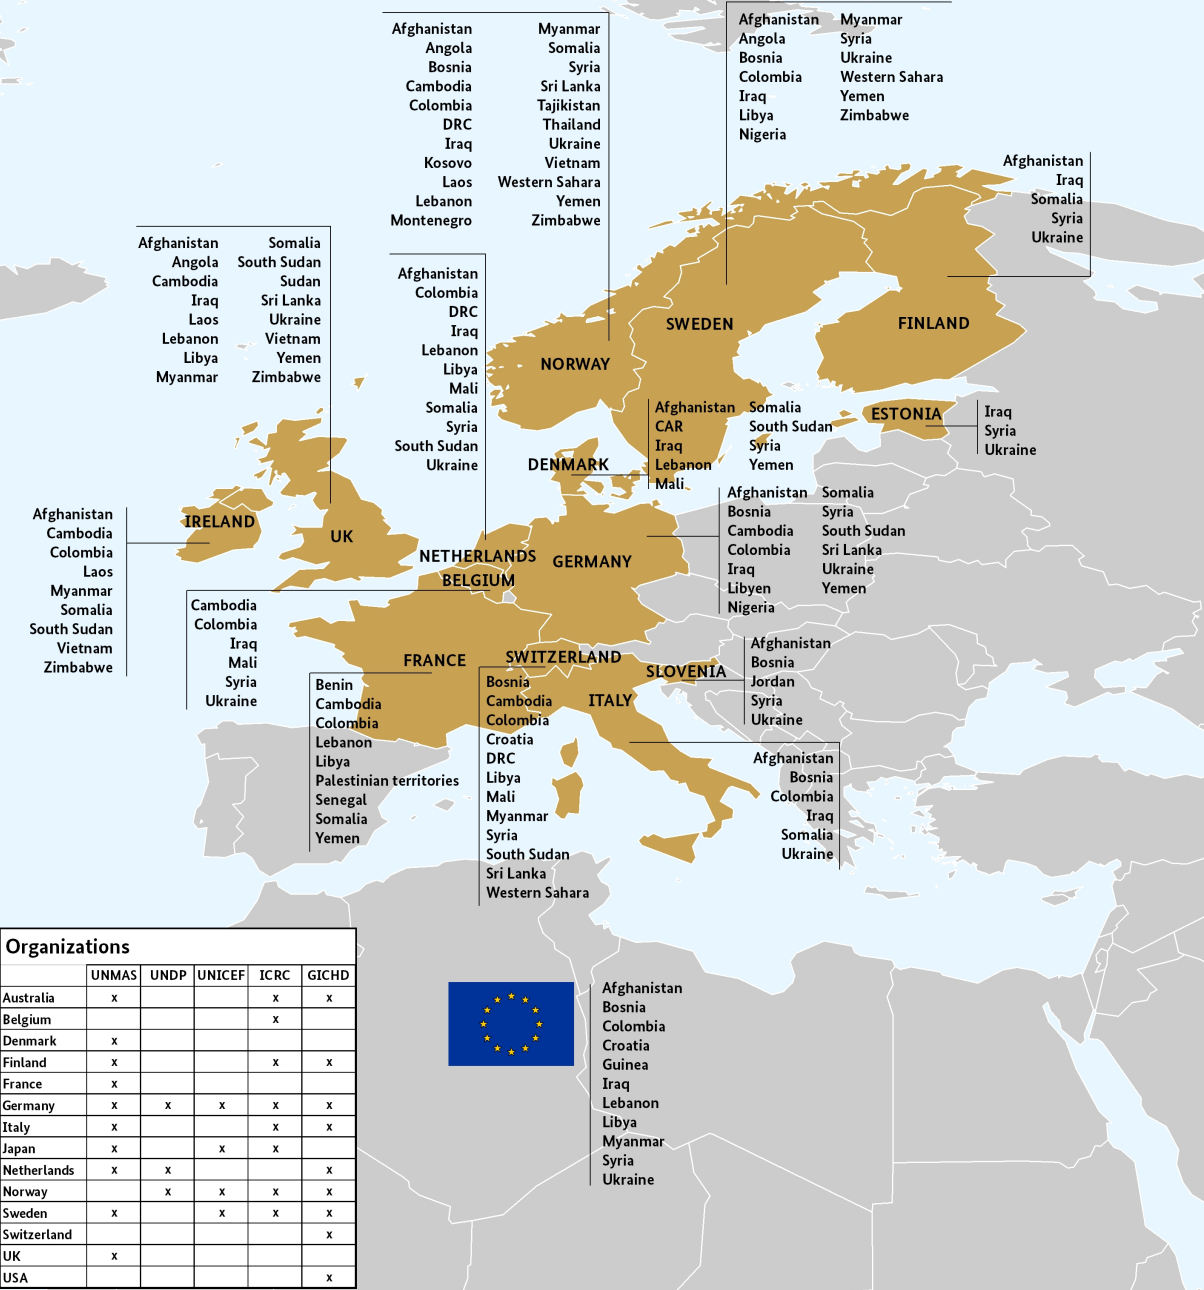

Mine Action - Donor Countries (as of October 2020)

Organizations

	UNMAS	UNDP	UNICEF	ICRC	GICHD
Australia	x			x	x
Belgium				x	
Denmark	x				
Finland	x			x	x
France	x				
Germany	x	x	x	x	x
Italy	x			x	x
Japan	x		x	x	
Netherlands	x	x			x
Norway		x	x	x	x
Sweden	x		x	x	x
Switzerland					x
UK	x				
USA					x

Afghanistan
Bosnia
Colombia
Croatia
Guinea
Iraq
Lebanon
Libya
Myanmar
Syria
Ukraine