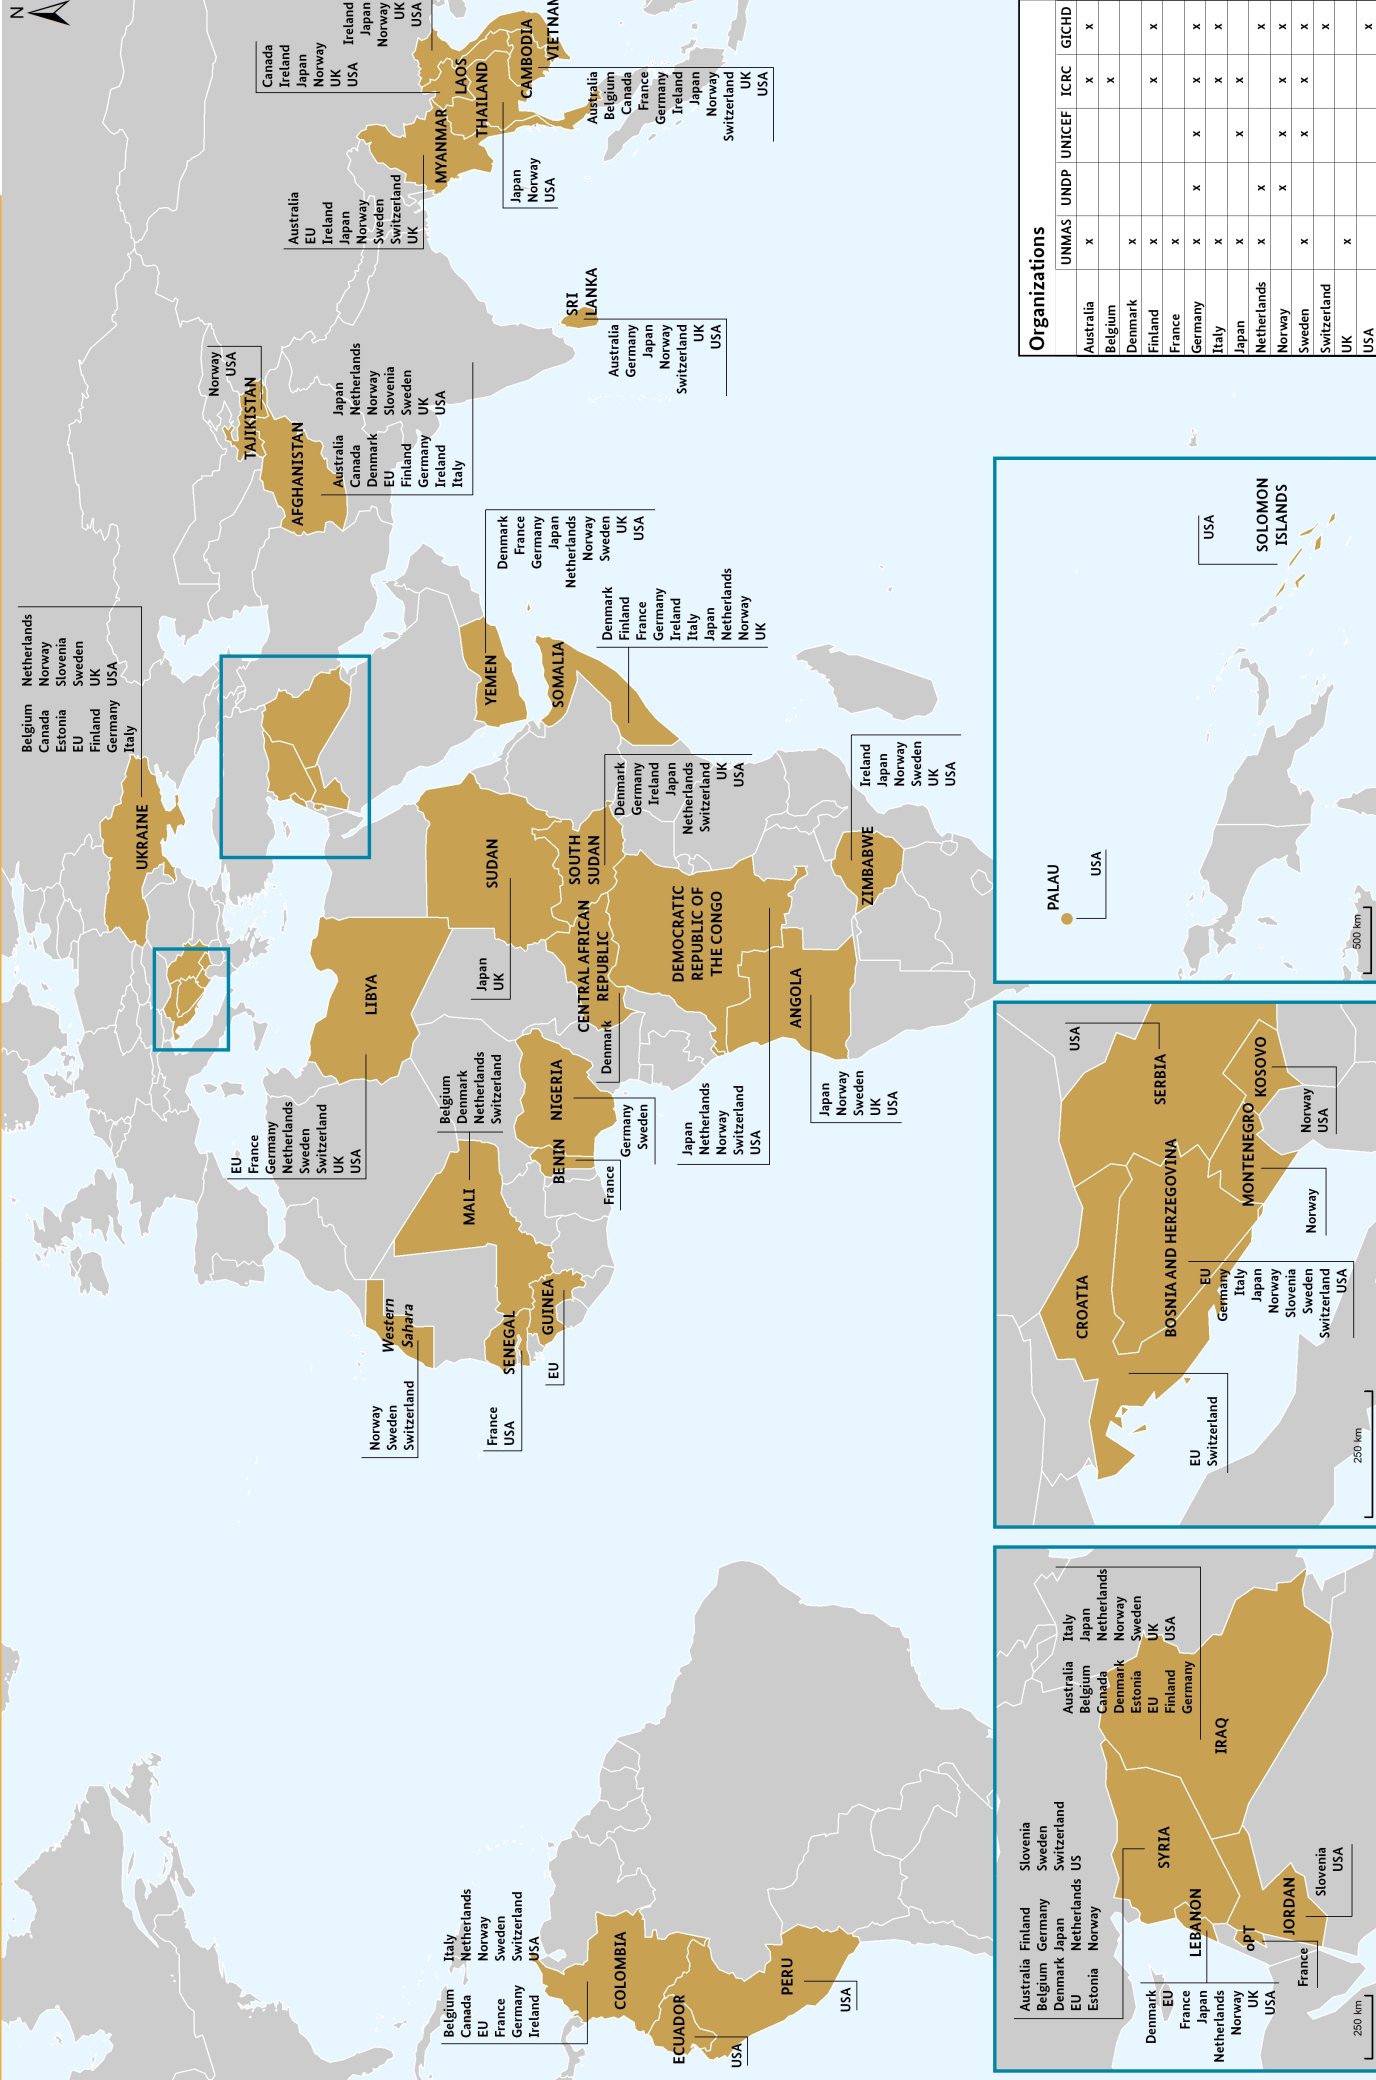

Mine Action - Recipient Countries (as of October 2020)

Organizations

	UNMAS	UNDP	UNICEF	ICRC	GICHD
Australia	x			x	x
Belgium				x	
Denmark	x				
Finland	x			x	x
France	x	x	x	x	x
Germany	x	x	x	x	x
Italy	x	x	x	x	x
Japan	x	x	x	x	x
Netherlands	x	x	x	x	x
Norway	x	x	x	x	x
Sweden	x	x	x	x	x
Switzerland	x	x	x	x	x
UK	x				
USA