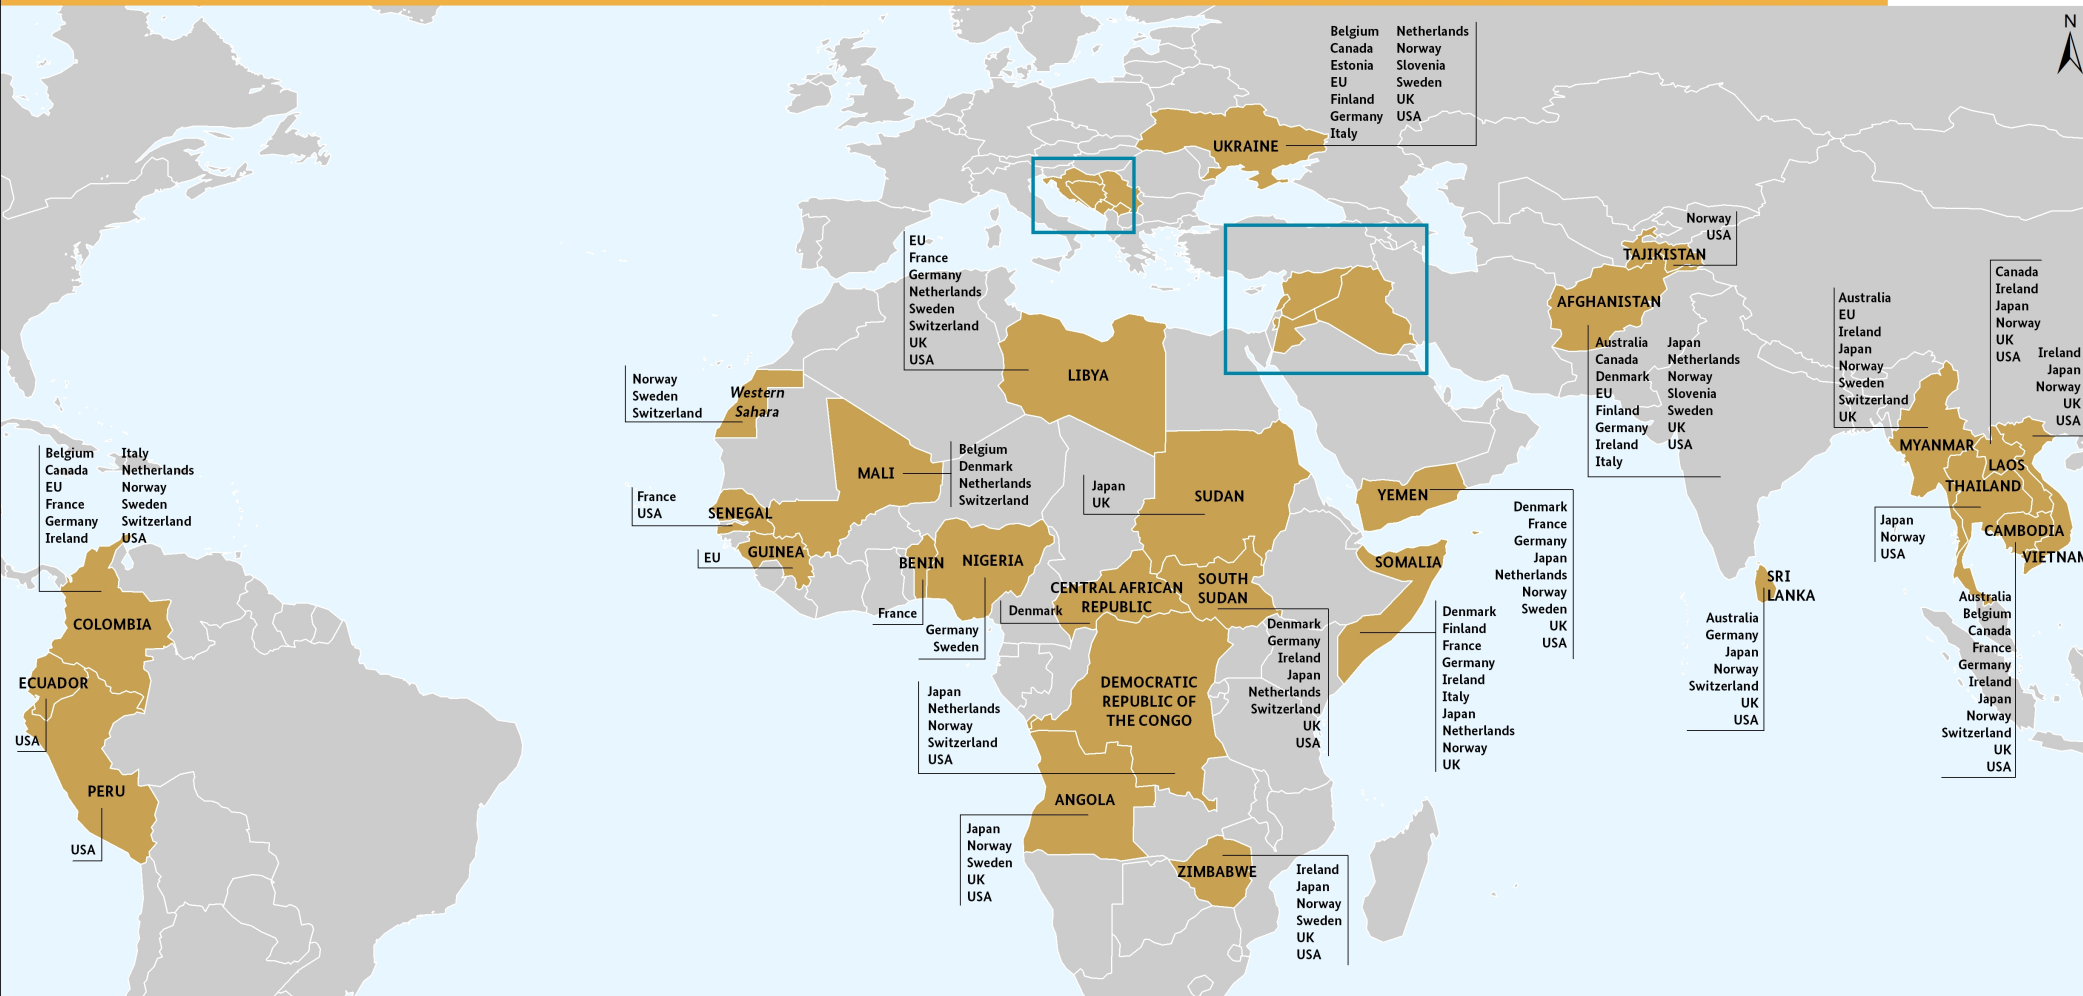

# Mine Action - Recipient Countries (as of October 2020)

Organizations					
	UNMAS	UNDP	UNICEF	ICRC	GICHD
Australia	x			x	x
Belgium				x	
Denmark	x				
Finland	x			x	x
France	x				
Germany	x	x	x	x	x
Italy	x			x	x
Japan	x		x	x	
Netherlands	x	x			x
Norway		x	x	x	x
Sweden	x		x	x	x
Switzerland					x
UK	x				
USA					x

Data sources: Federal Foreign Office, GADM (<https://gadm.org/index.html>). The boundaries and names shown and the designations used on this map do not imply official endorsement or acceptance by the government of Germany. Map produced 08 October 2020.