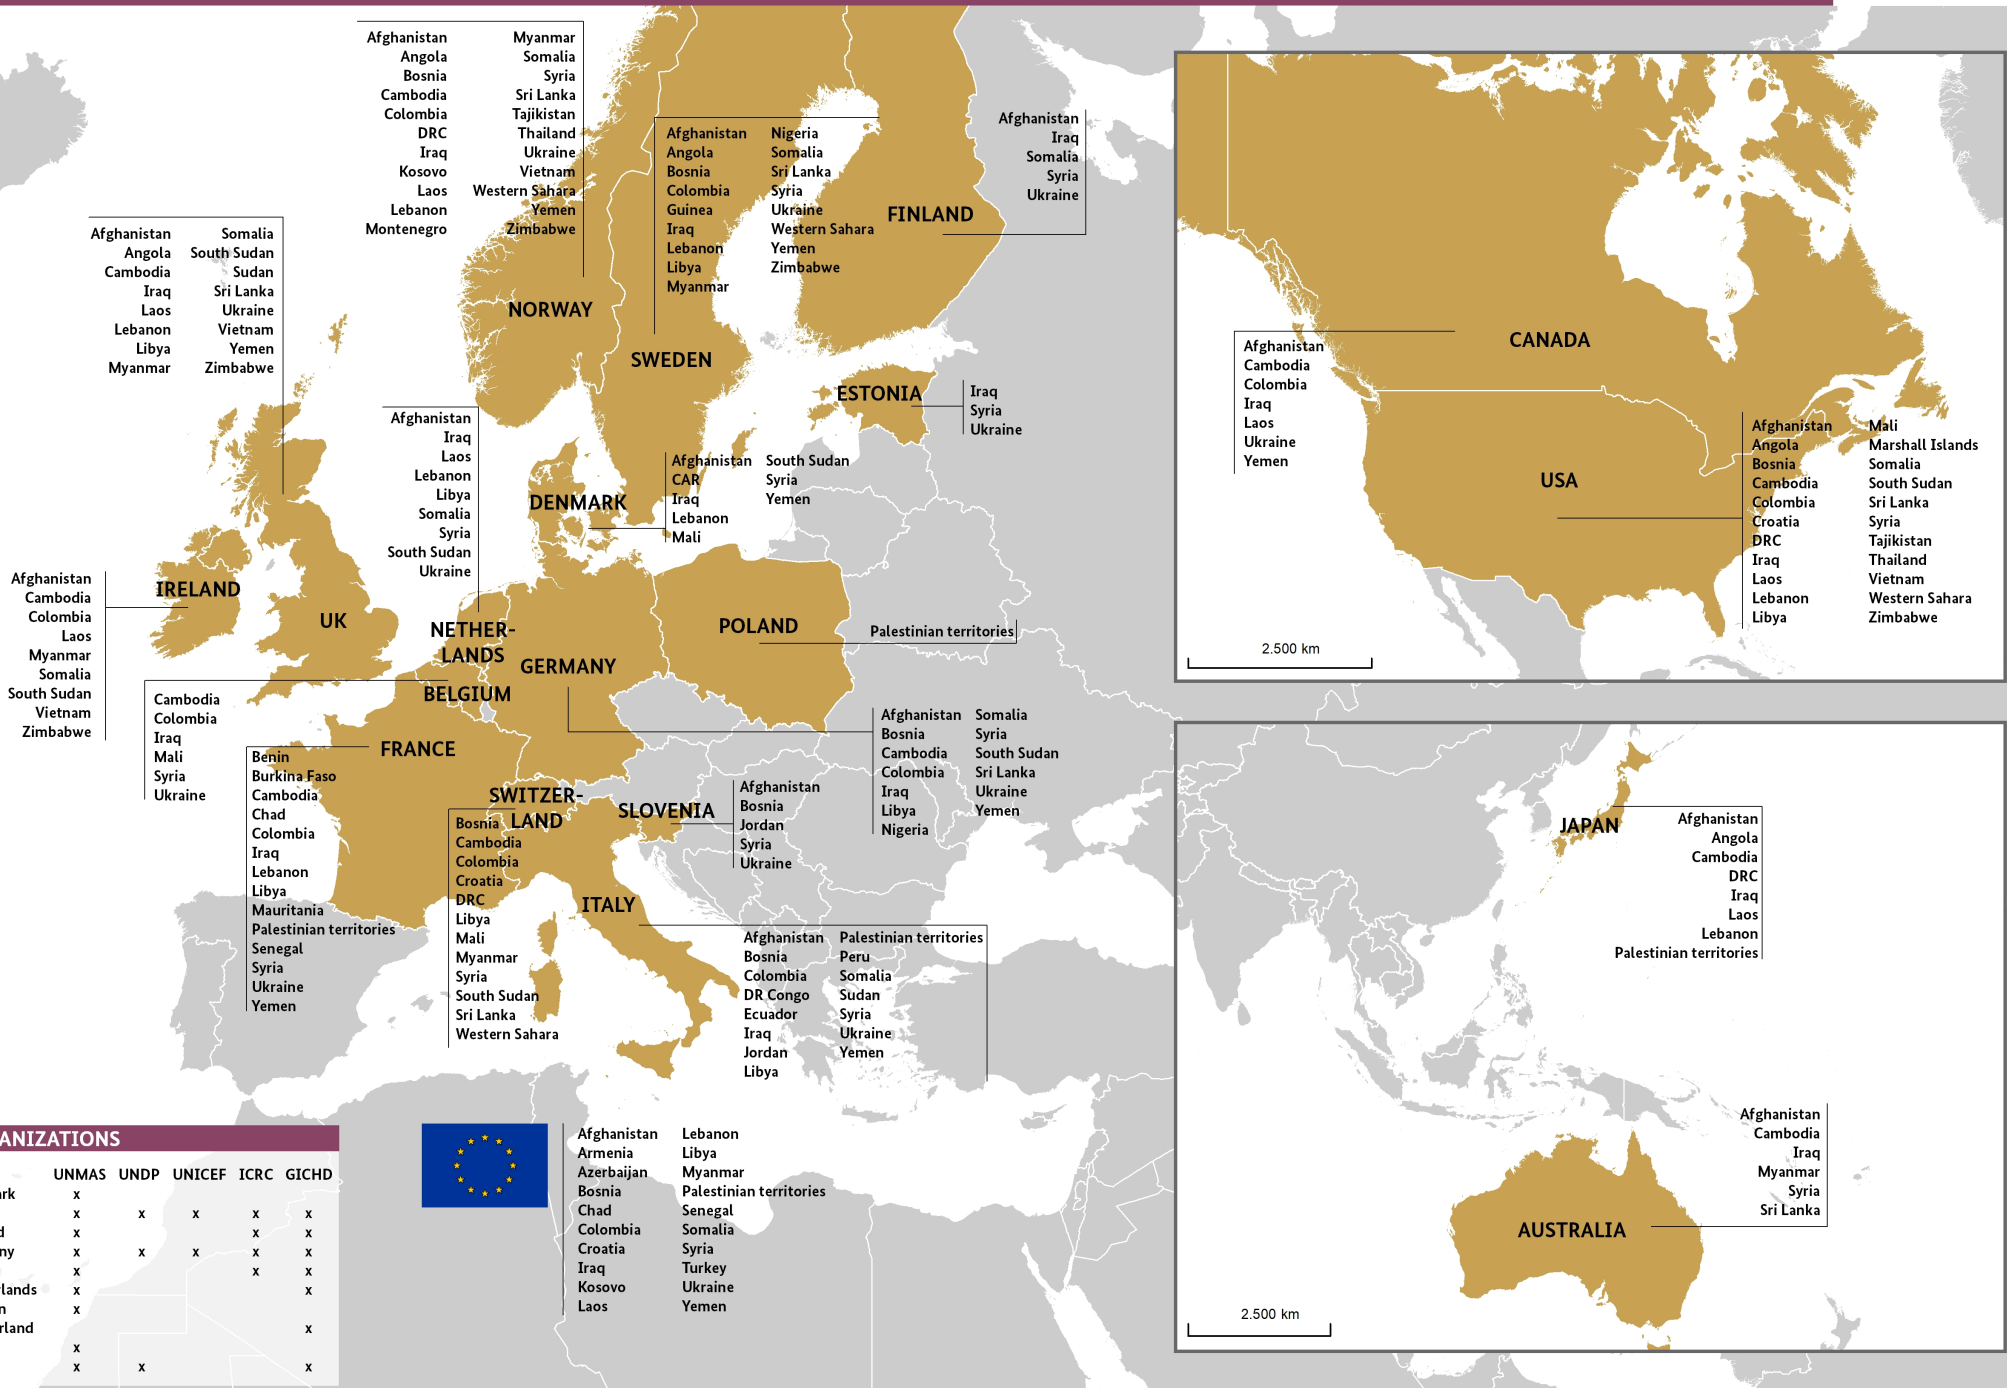

Mine Action - Donor Countries (as of October 2021)

ORGANIZATIONS

	UNMAS	UNDP	UNICEF	ICRC	GICHD
Denmark	x				
EU	x	x	x	x	x
Finland	x			x	x
Germany	x	x	x	x	x
Italy	x			x	x
Netherlands	x				x
Sweden	x				
Switzerland					x
UK	x				
USA	x	x			x

Afghanistan	Lebanon
Armenia	Libya
Azerbaijan	Myanmar
Bosnia	Palestinian territories
Chad	Senegal
Colombia	Somalia
Croatia	Syria
Iraq	Turkey
Kosovo	Ukraine
Laos	Yemen

Data sources: Federal Foreign Office, GADM (<https://gadm.org/index.html>). The boundaries and names shown and the designations used on this map do not imply official endorsement or acceptance by the government of Germany. Map produced 11 October 2021.