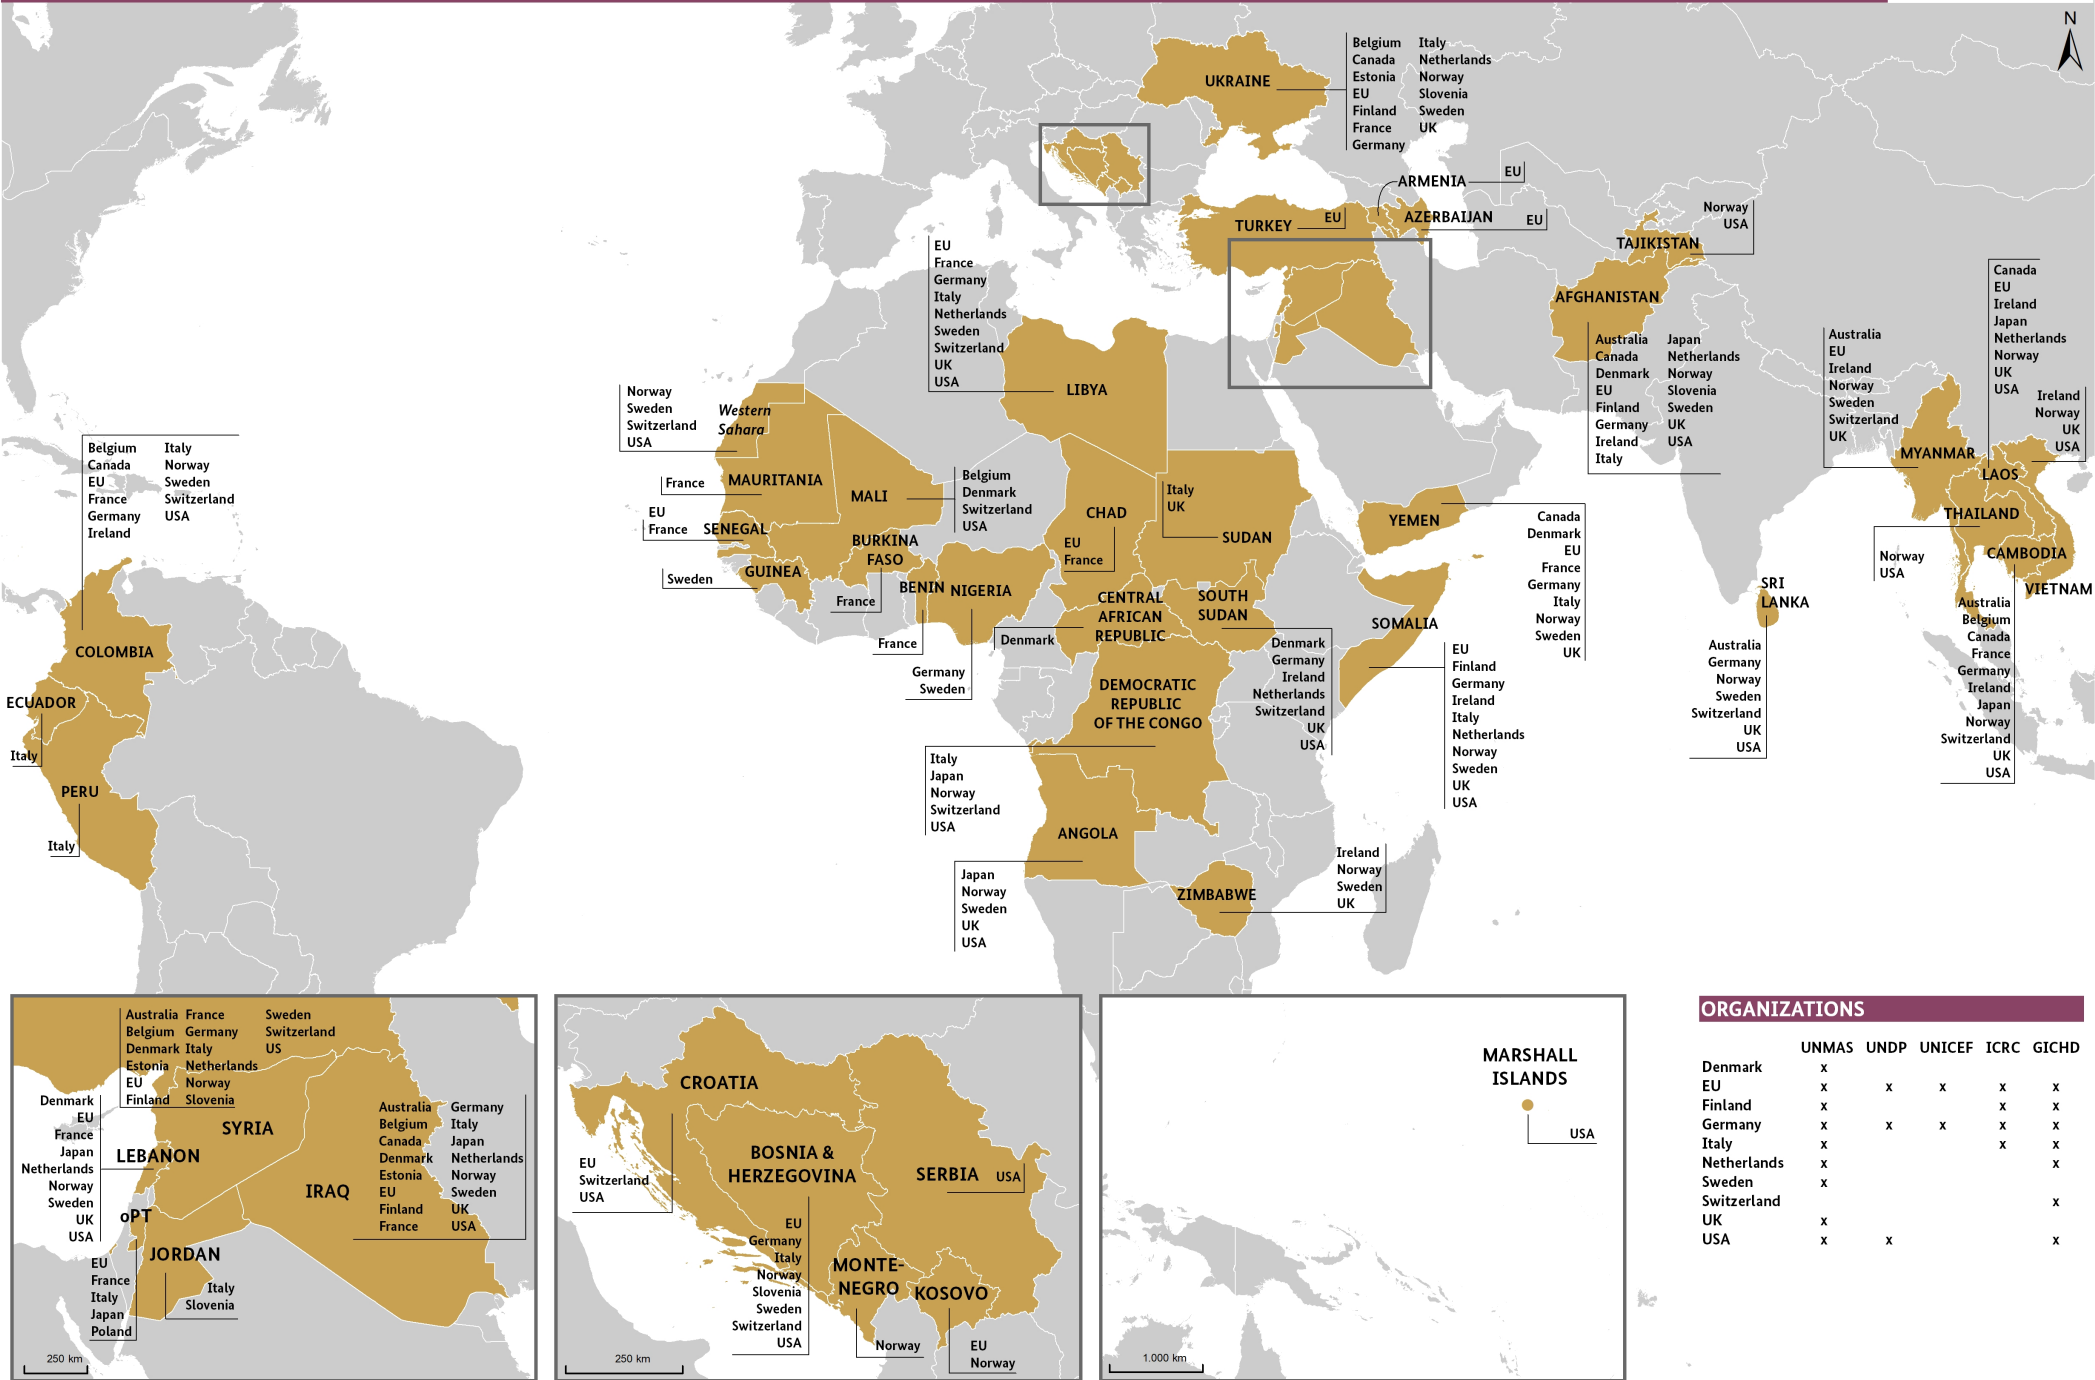

Mine Action - Recipient Countries (as of October 2021)

ORGANIZATIONS

	UNMAS	UNDP	UNICEF	ICRC	GICHD
Denmark	x				
EU	x	x	x	x	x
Finland	x			x	x
Germany	x	x	x	x	x
Italy	x			x	
Netherlands	x				x
Sweden	x				
Switzerland					x
UK	x				
USA	x	x			x

Data sources: Federal Foreign Office, GADM (<https://gadm.org/index.html>). The boundaries and names shown and the designations used on this map do not imply official endorsement or acceptance by the government of Germany. Map produced 11 October 2021.