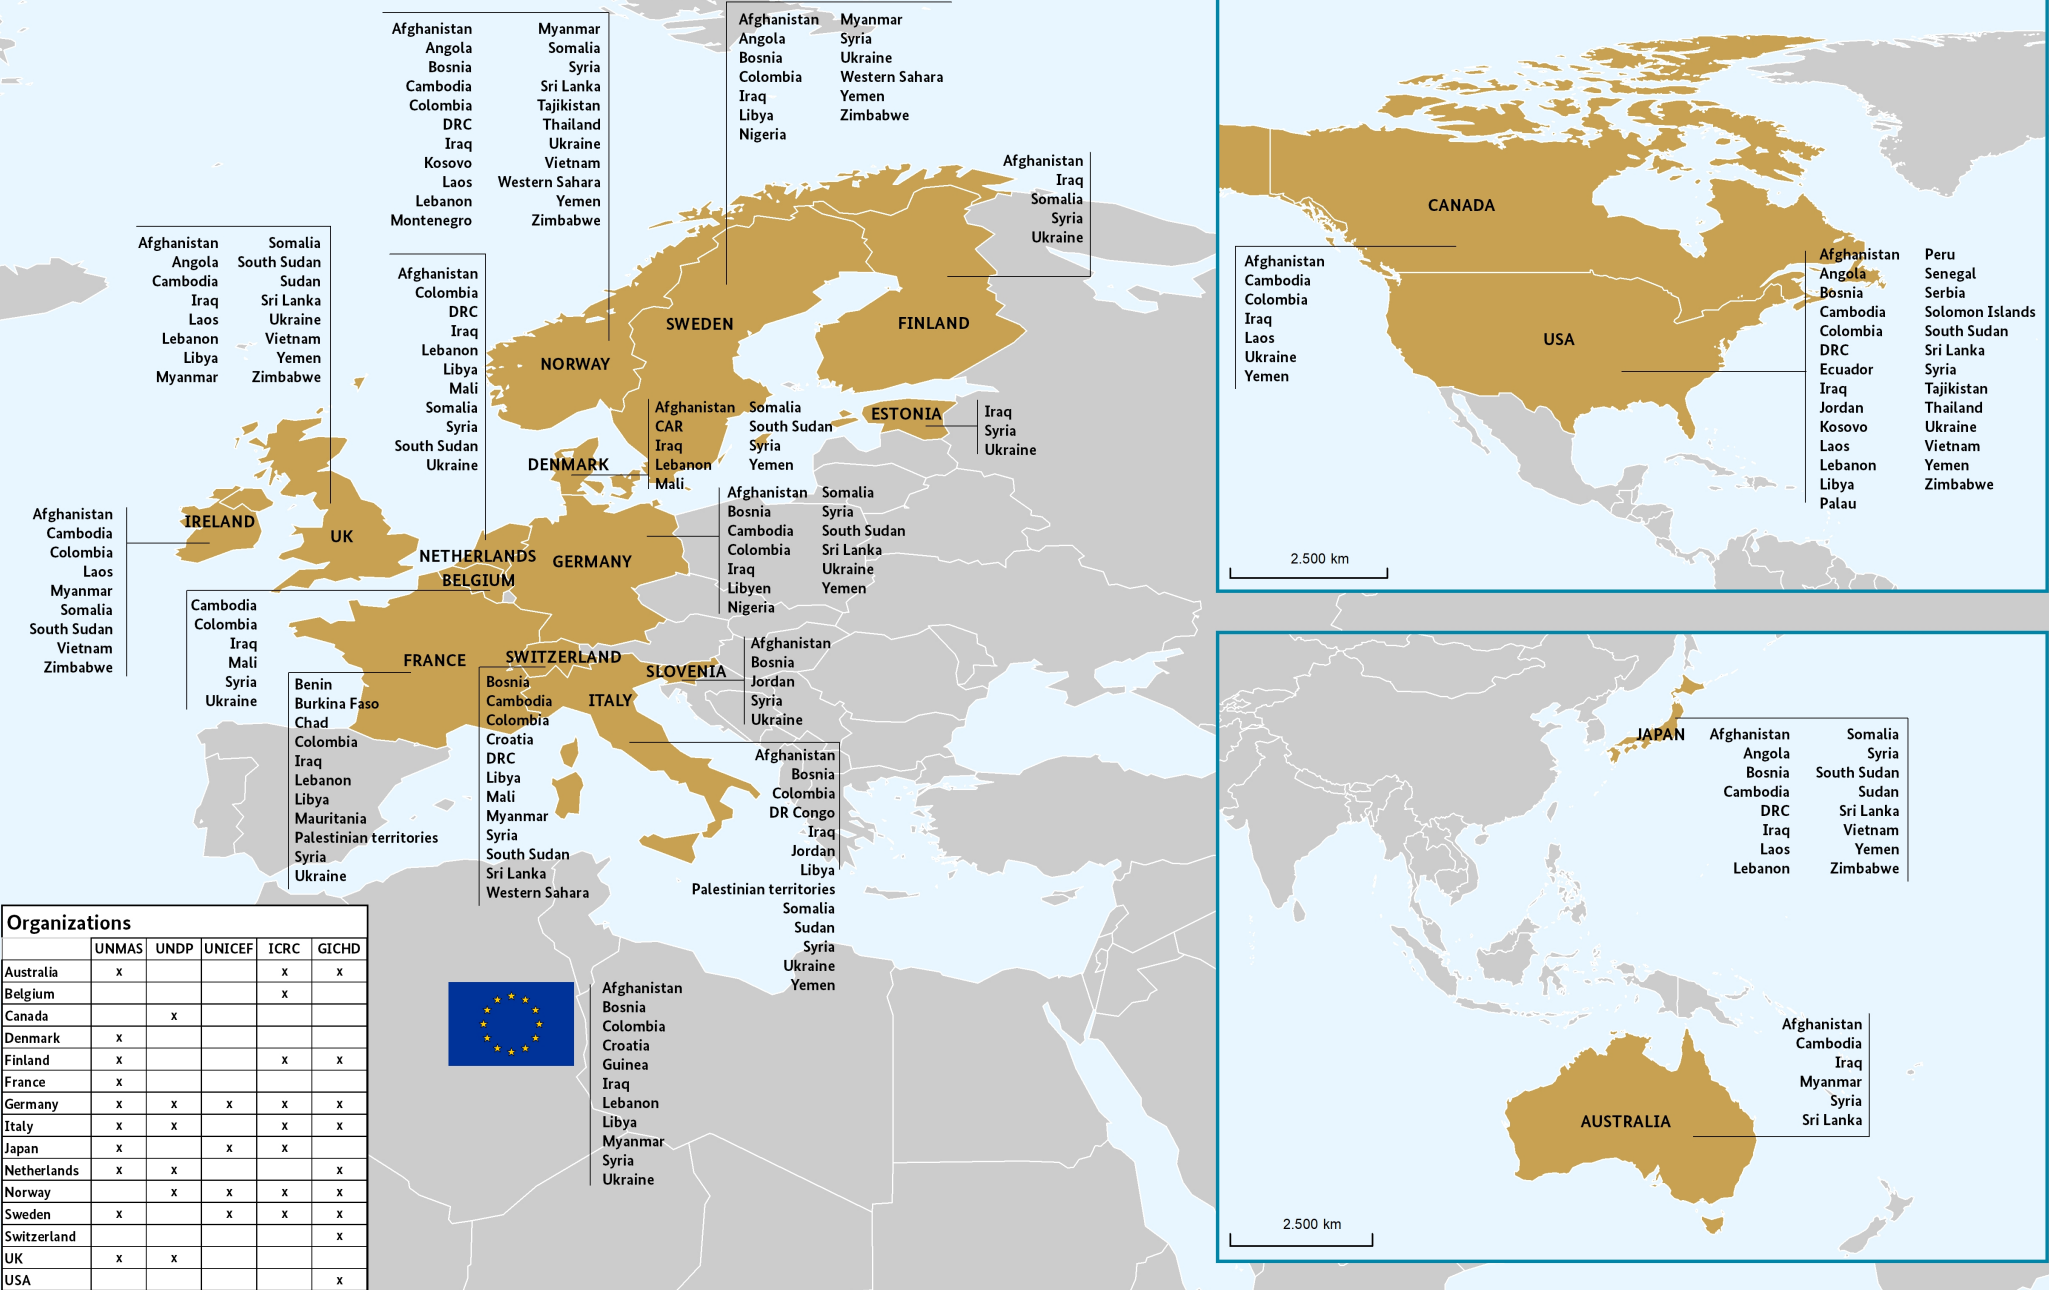

Mine Action - Donor Countries (as of November 2020)

Organizations	UNMAS	UNDP	UNICEF	ICRC	GICHD
Australia	x			x	x
Belgium				x	
Canada		x			
Denmark	x				
Finland	x			x	x
France	x				
Germany	x	x	x	x	x
Italy	x	x		x	x
Japan	x		x	x	
Netherlands	x	x			x
Norway		x	x	x	x
Sweden	x		x	x	x
Switzerland					x
UK	x	x			
USA					x